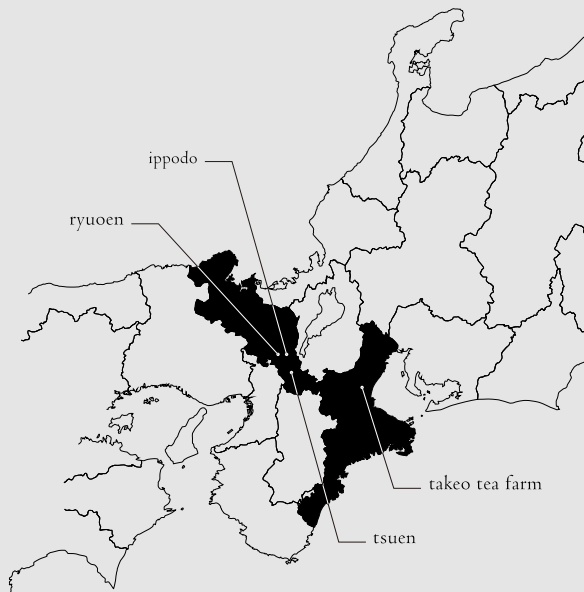

green tea

kuki
gyokuro

provided
by

from kyoto

GYOKURO-KARIGANE
IPPUDO / KYOTO, JAPAN

くき玉露・玉露雁ヶ音
京都 / 一保堂

700

roasted japanese tea & milk
+ organic milk

焙じ茶ミルク
+ オーガニックミルク (追加)

600
+ 100

uji-macha & milk
+ organic milk

宇治抹茶ミルク
+ オーガニックミルク (追加)

600
+ 100

artless
craft
tea &
coffee

produced by **sspple**
& artless trading company

japanese tea leaves